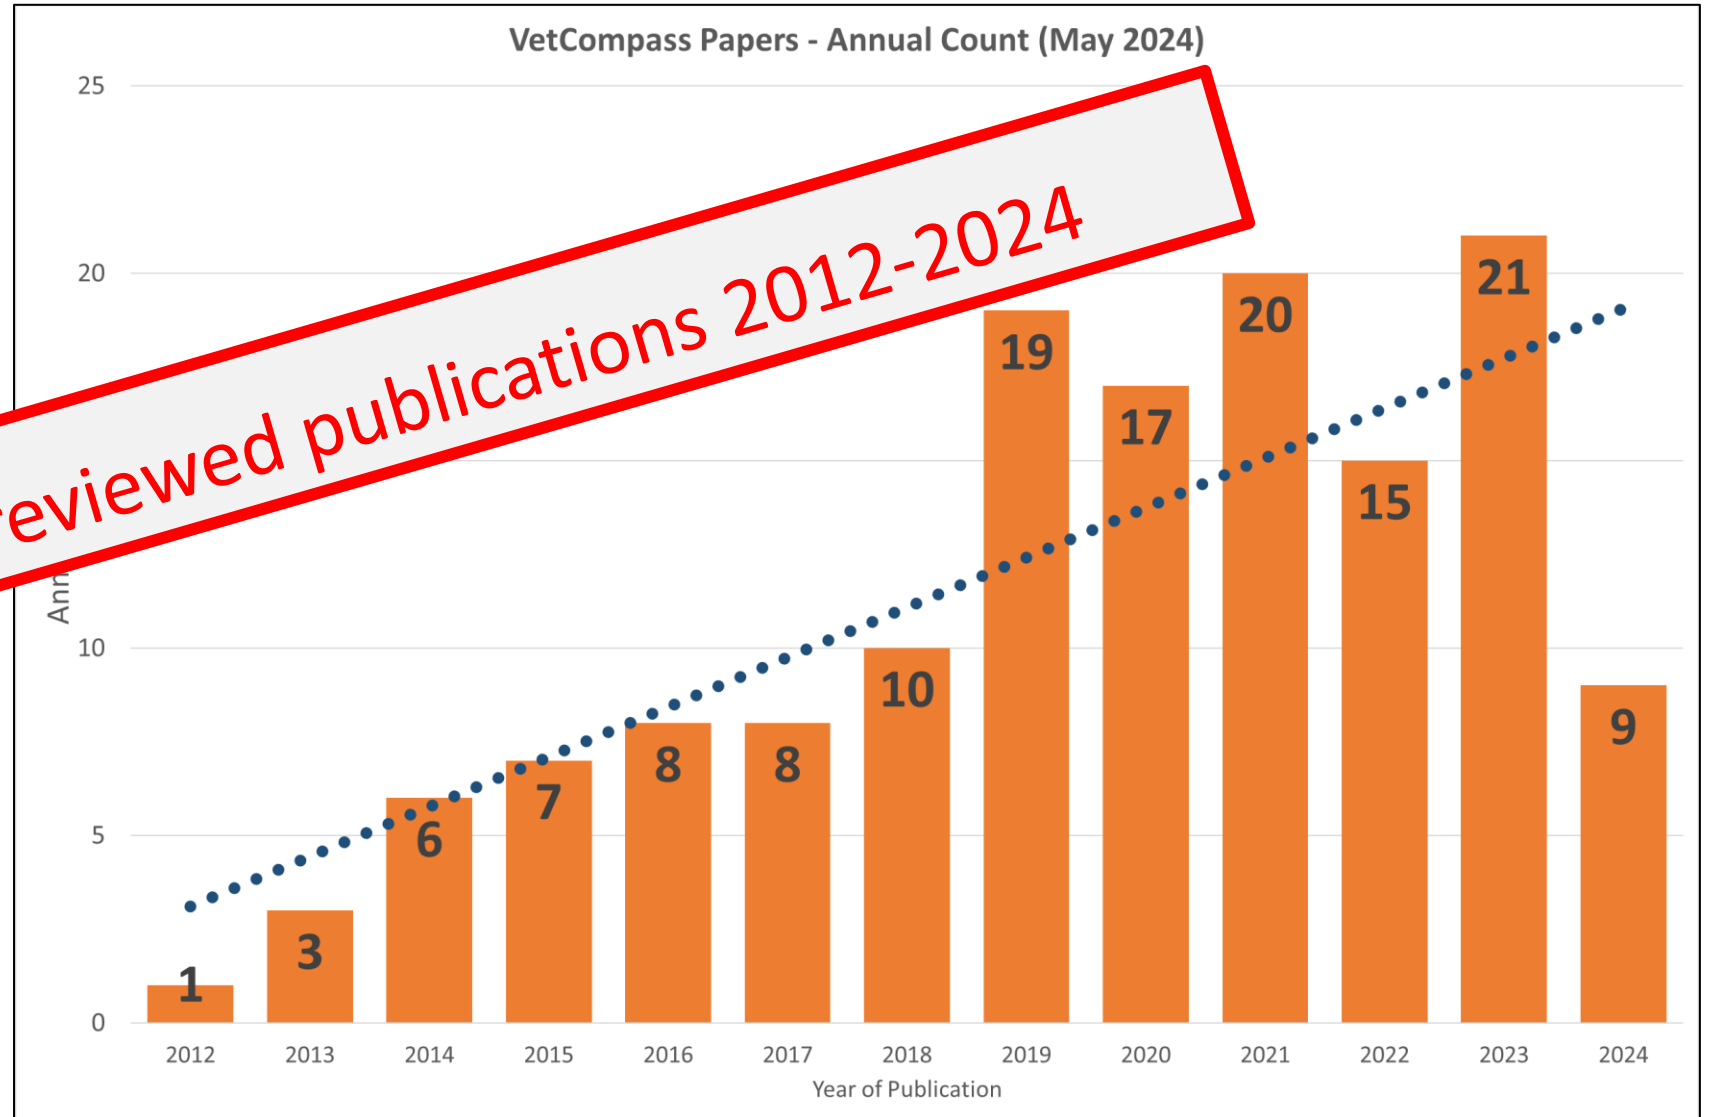

VetCompass

UK - VetCompass Current Status

- 🦋 1803 (> 30%) UK Vet Clinics
- 🦋 Primary, referral, charity, OOH
- 🦋 29 million companion animals
- 🦋 83 million measurements
- 🦋 350 million clinical notes
- 🦋 862 million treatments

The VetCompass Researcher Process

Change begins with the evidence

UK: 144 Peer-reviewed publications 2012-2024

"Stop and think before
buying a flat-faced dog"

5th IDHW: 14th June 2024

... but continues with the dissemination